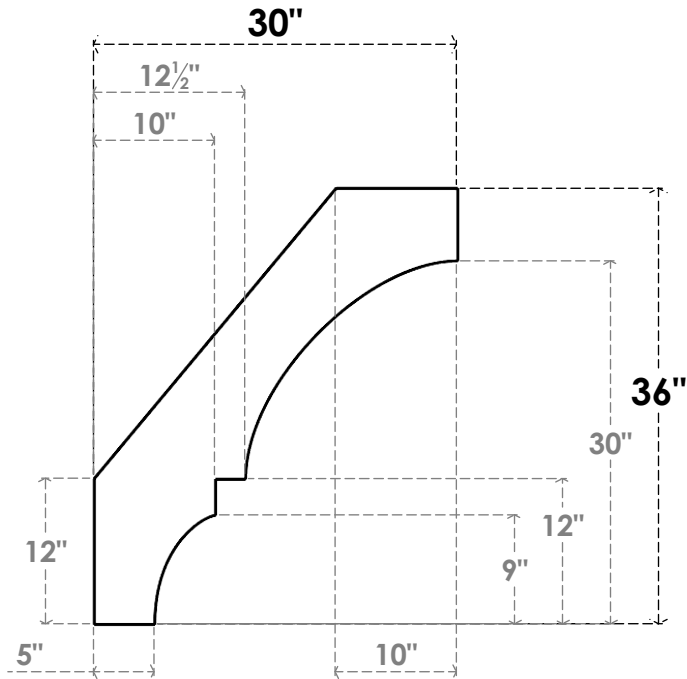

ITEM NUMBER: BRCPC035X30000X36000BOA

3 1/2"W X 30"D X 36"H BALBOA ARCHITECTURAL GRADE PVC CLOSED KNEE BRACE

SIDE PROFILE

FRONT PROFILE

ISOMETRIC

EKENA MILLWORK
2300 WEST MAIN ST.
CLARKSVILLE, TX 75426
TOLL FREE: 866-607-0453
WWW.EKENAMILLWORK.COM