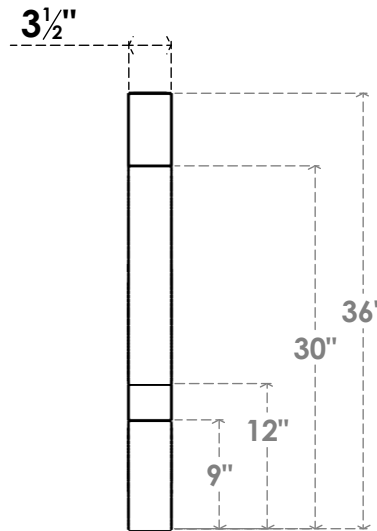

ITEM NUMBER: BRCPC035X30000X36000BOA

3 1/2"W X 30"D X 36"H BALBOA ARCHITECTURAL GRADE PVC CLOSED KNEE BRACE

SIDE PROFILE

FRONT PROFILE

ISOMETRIC

EKENA MILLWORK
2300 WEST MAIN ST.
CLARKSVILLE, TX 75426
TOLL FREE: 866-607-0453
WWW.EKENAMILLWORK.COM